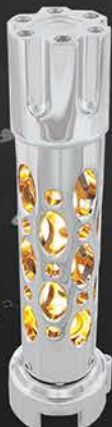

THE WESTSCOOP

WWW.WESTCHROME.COM * MARCH 2017

W40470aa
LED (15) Amber/Amber 3"
Round double face reflector
light w/chr. housing-dual
function single stud

W40469Ca
LED (15) Clear/Amber 3"
Round double face reflector
light w/chr. housing-dual
function single stud

W40469
LED (15) Red/Amber Clear
lens 3" Round double face
reflector light w/chr. hous-
ing-dual function single stud

W40470
LED (15) Red/Amber lens 3"
Round double face reflector
light w/chr. housing-dual
function single stud

W4696aC

*Spike gearshift
knob*
with color LED light and adaptor
13/15/18 speed

W4717Ba

*Black matte finish
spike gearshift knob*
with color LED light and adaptor
13/15/18 speed

W4718a

*Chrome gun cylinder
gearshift knob*
with color LED light and adaptor
13/15/18 speed